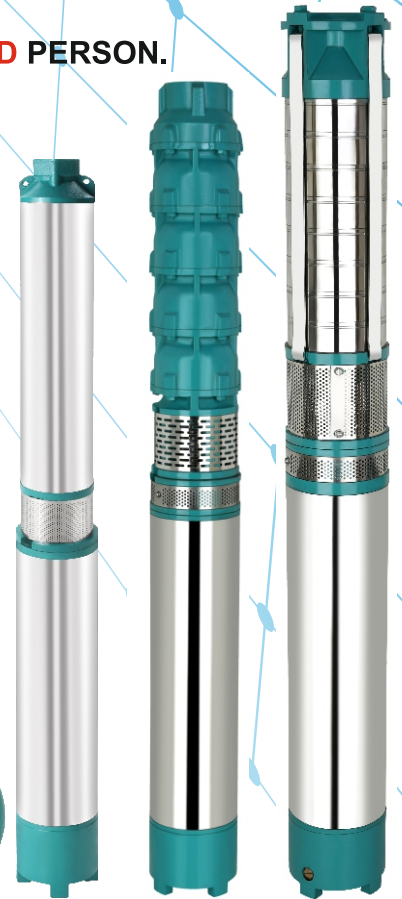

V4

V6 Q Type

V6 K Type

PARADOX®

ALL TYPES OF SUBMERSIBLE PUMPS & MOTOR

पैराडॉक्स
राजकोट - गुज.

- ★ MORE THEN **190** DIFFERENT MODELS OF SUBMERSIBLE PUMP SET
- ★ **30% TO 40%** MORE ENERGY SAVING PUMP SET.
- ★ **0.5 H.P. TO 20 H.P.** DIFFERENT TYPES OF SUBMERSIBLE PUMP SET AVAILABLE
- ★ PUMP SET MANUFACTURE UNDER LATEST TECHNOLOGY MACHINERY.
- ★ **STAINLESS STEEL** SUBMERSIBLE PUMP SET.
- ★ PUMP SET MANUFACTURE UNDER **50 YEARS EXPERIENCED** PERSON.
- ★ **LONG LIFE** SUBMERSIBLE PUMP SET.
- ★ BEST PERFORMANCE UNDER **LOW VOLTAGE.**

V6
50 Feet
Head

V4
20 Feet
Head